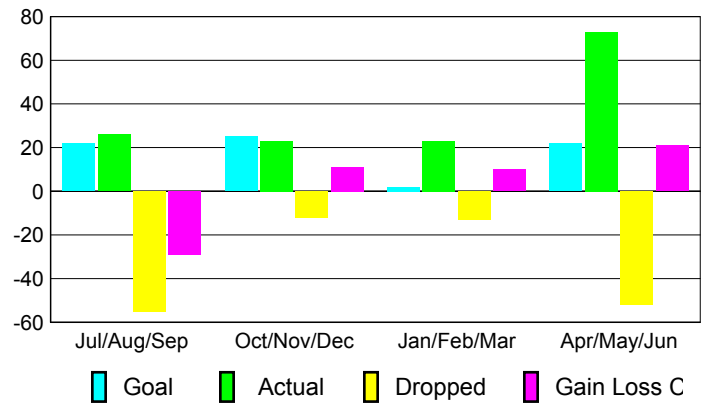

Membership Results 2008-2009

Goal, New, Dropped, Gain/Loss