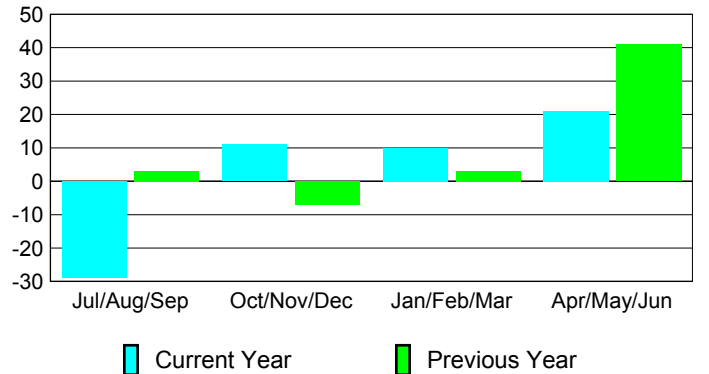

Comparison of Membership Gain/Loss

Current Year Compared to the Previous Year