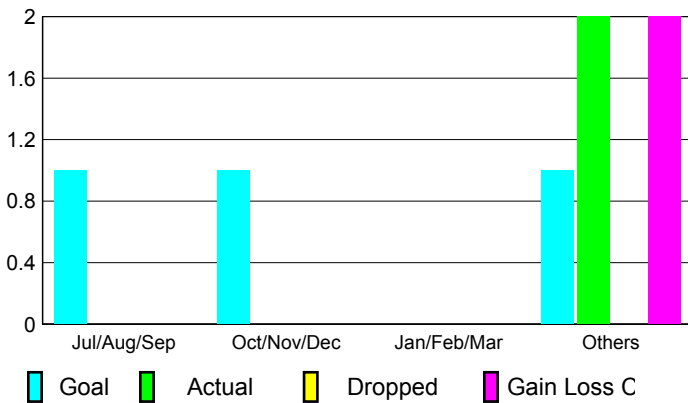

2008-2009 GMT Quarterly Report for District (or Undistricted) **District 110BZ**

GMT: **HOWARD PATRICK LEE**

Location: **NETHERLANDS**

GMT CA: **4**

CLUBS

Club Results 2008-2009

Clubs 2007-2008

Month	New Club Goal	Actual New Clubs	Actual Dropped Clubs	Gain/Loss of Clubs	Gain/Loss of Clubs
Jul/Aug/Sep	1	0	0	0	0
Oct/Nov/Dec	1	0	0	0	0
Jan/Feb/Mar	0	0	0	0	0
Apr/May/June	1	2	0	2	2
Totals	3	2	0	2	2

Club Results 2008-2009

Goal, New, Dropped, Gain/Loss